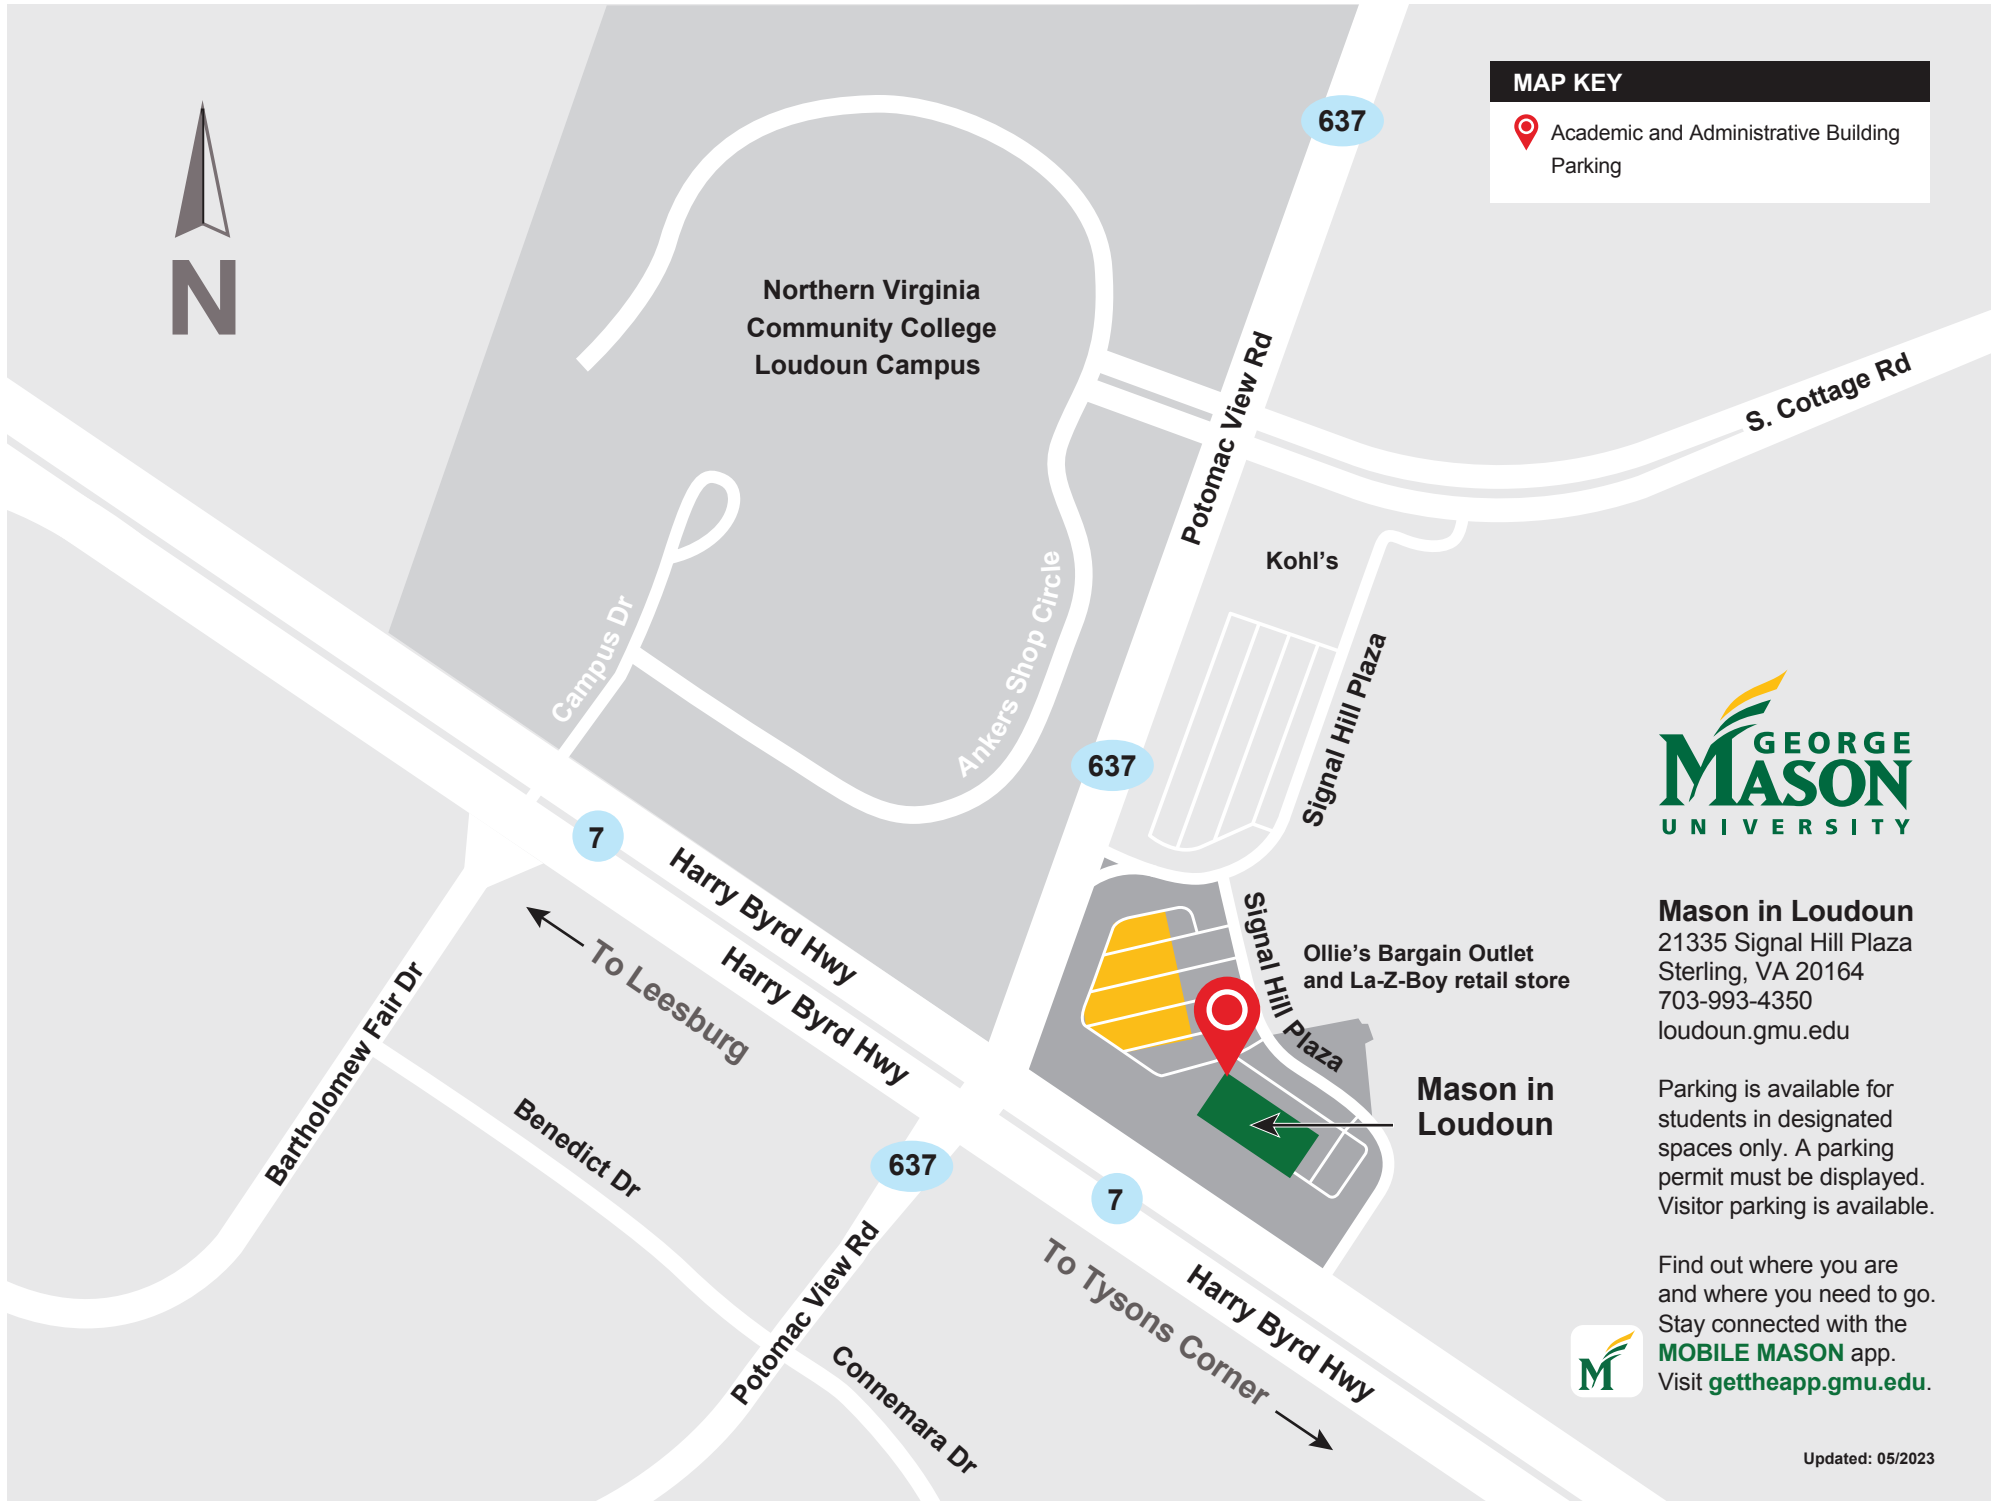

Northern Virginia
Community College
Loudoun Campus

MAP KEY

-  Academic and Administrative Building
-  Parking

Mason in Loudoun
21335 Signal Hill Plaza
Sterling, VA 20164
703-993-4350
loudoun.gmu.edu

Mason in Loudoun

Parking is available for students in designated spaces only. A parking permit must be displayed. Visitor parking is available.

Find out where you are and where you need to go. Stay connected with the **MOBILE MASON** app. Visit gettheapp.gmu.edu.