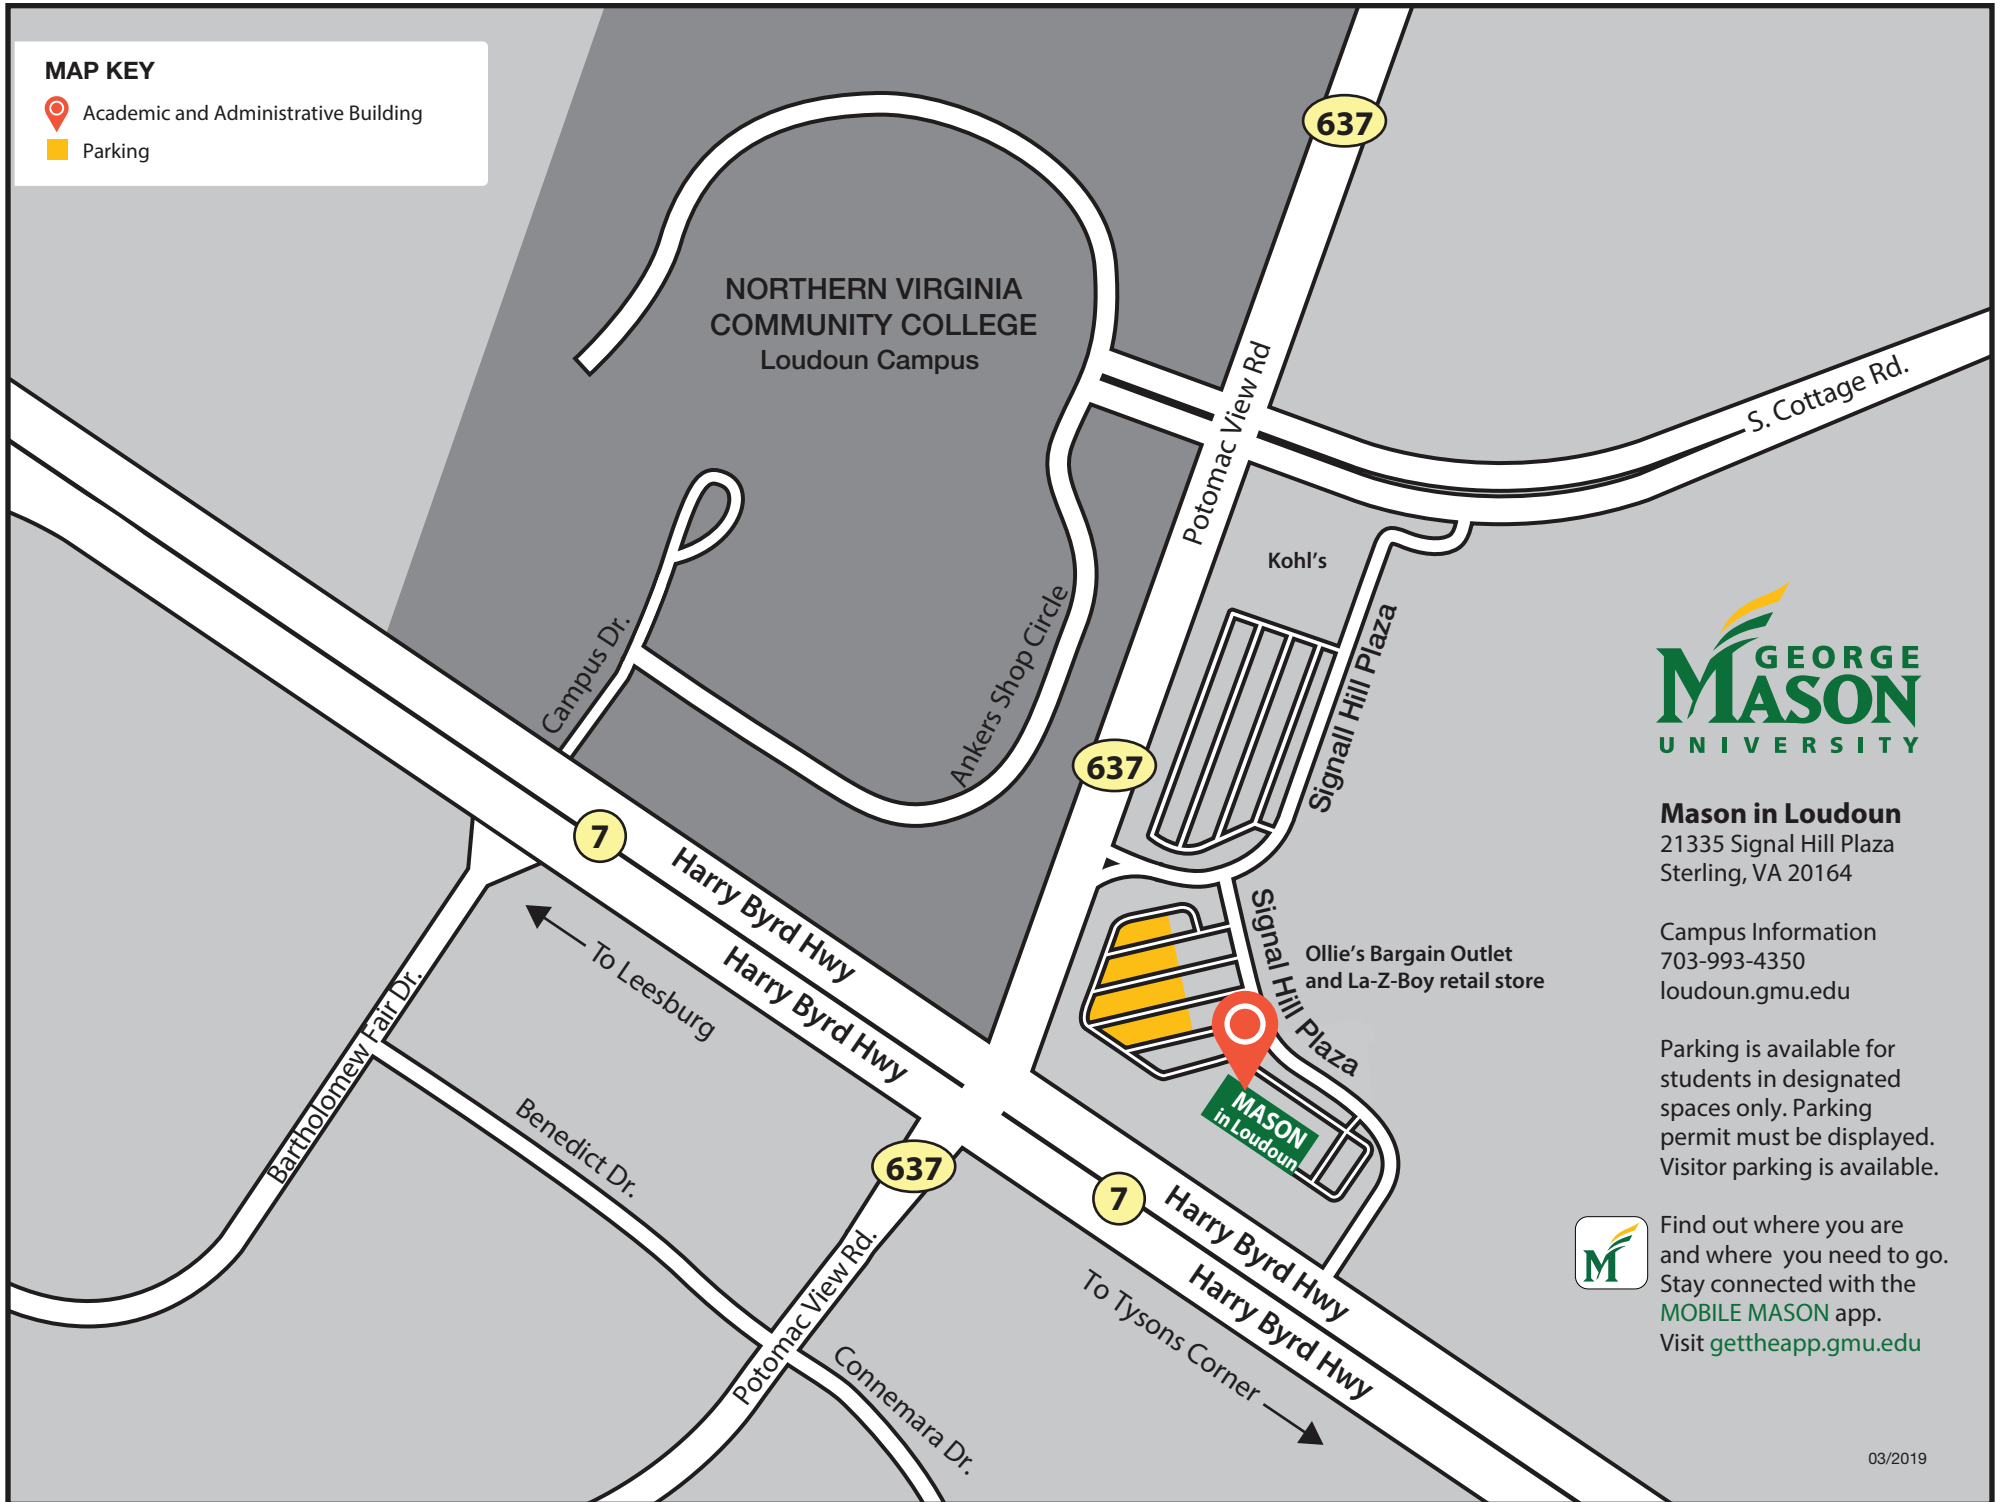

MAP KEY

-  Academic and Administrative Building
-  Parking

Mason in Loudoun

21335 Signal Hill Plaza
Sterling, VA 20164

Campus Information
703-993-4350
loudoun.gmu.edu

Parking is available for students in designated spaces only. Parking permit must be displayed. Visitor parking is available.

Find out where you are and where you need to go. Stay connected with the **MOBILE MASON** app. Visit gettheapp.gmu.edu