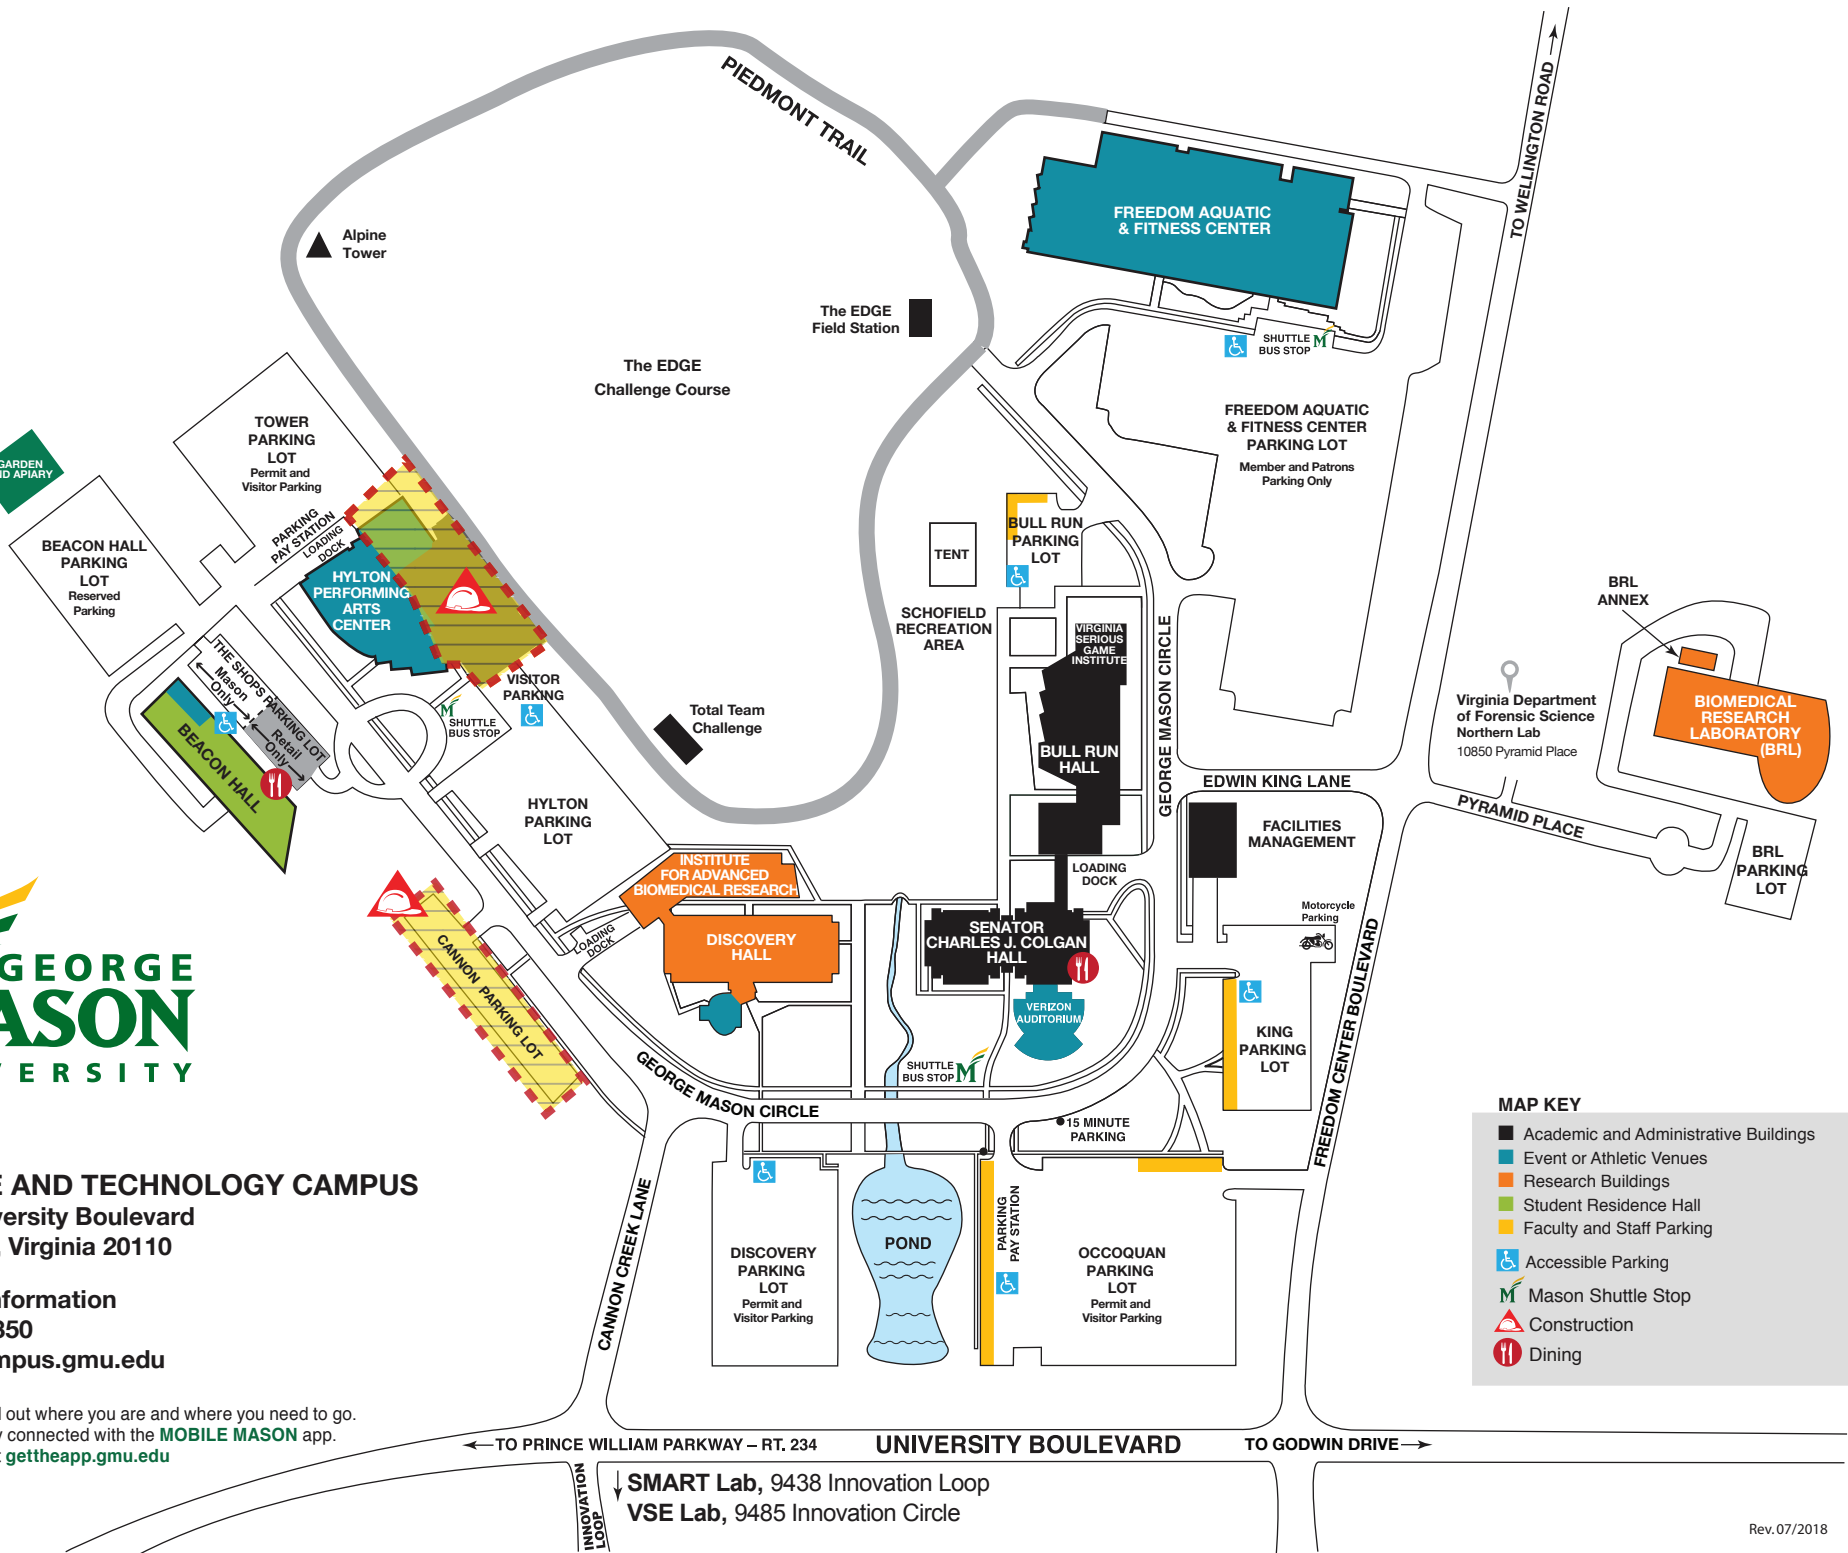

SCIENCE AND TECHNOLOGY CAMPUS

10900 University Boulevard
Manassas, Virginia 20110

Campus Information
703-993-8350
scitechcampus.gmu.edu

Find out where you are and where you need to go.
Stay connected with the **MOBILE MASON** app.
Visit gettheapp.gmu.edu

MAP KEY

- Academic and Administrative Buildings
- Event or Athletic Venues
- Research Buildings
- Student Residence Hall
- Faculty and Staff Parking
- ♿ Accessible Parking
- M Mason Shuttle Stop
- 🚧 Construction
- 🍴 Dining

← TO PRINCE WILLIAM PARKWAY – RT. 234 UNIVERSITY BOULEVARD TO GODWIN DRIVE →

↓ SMART Lab, 9438 Innovation Loop
VSE Lab, 9485 Innovation Circle