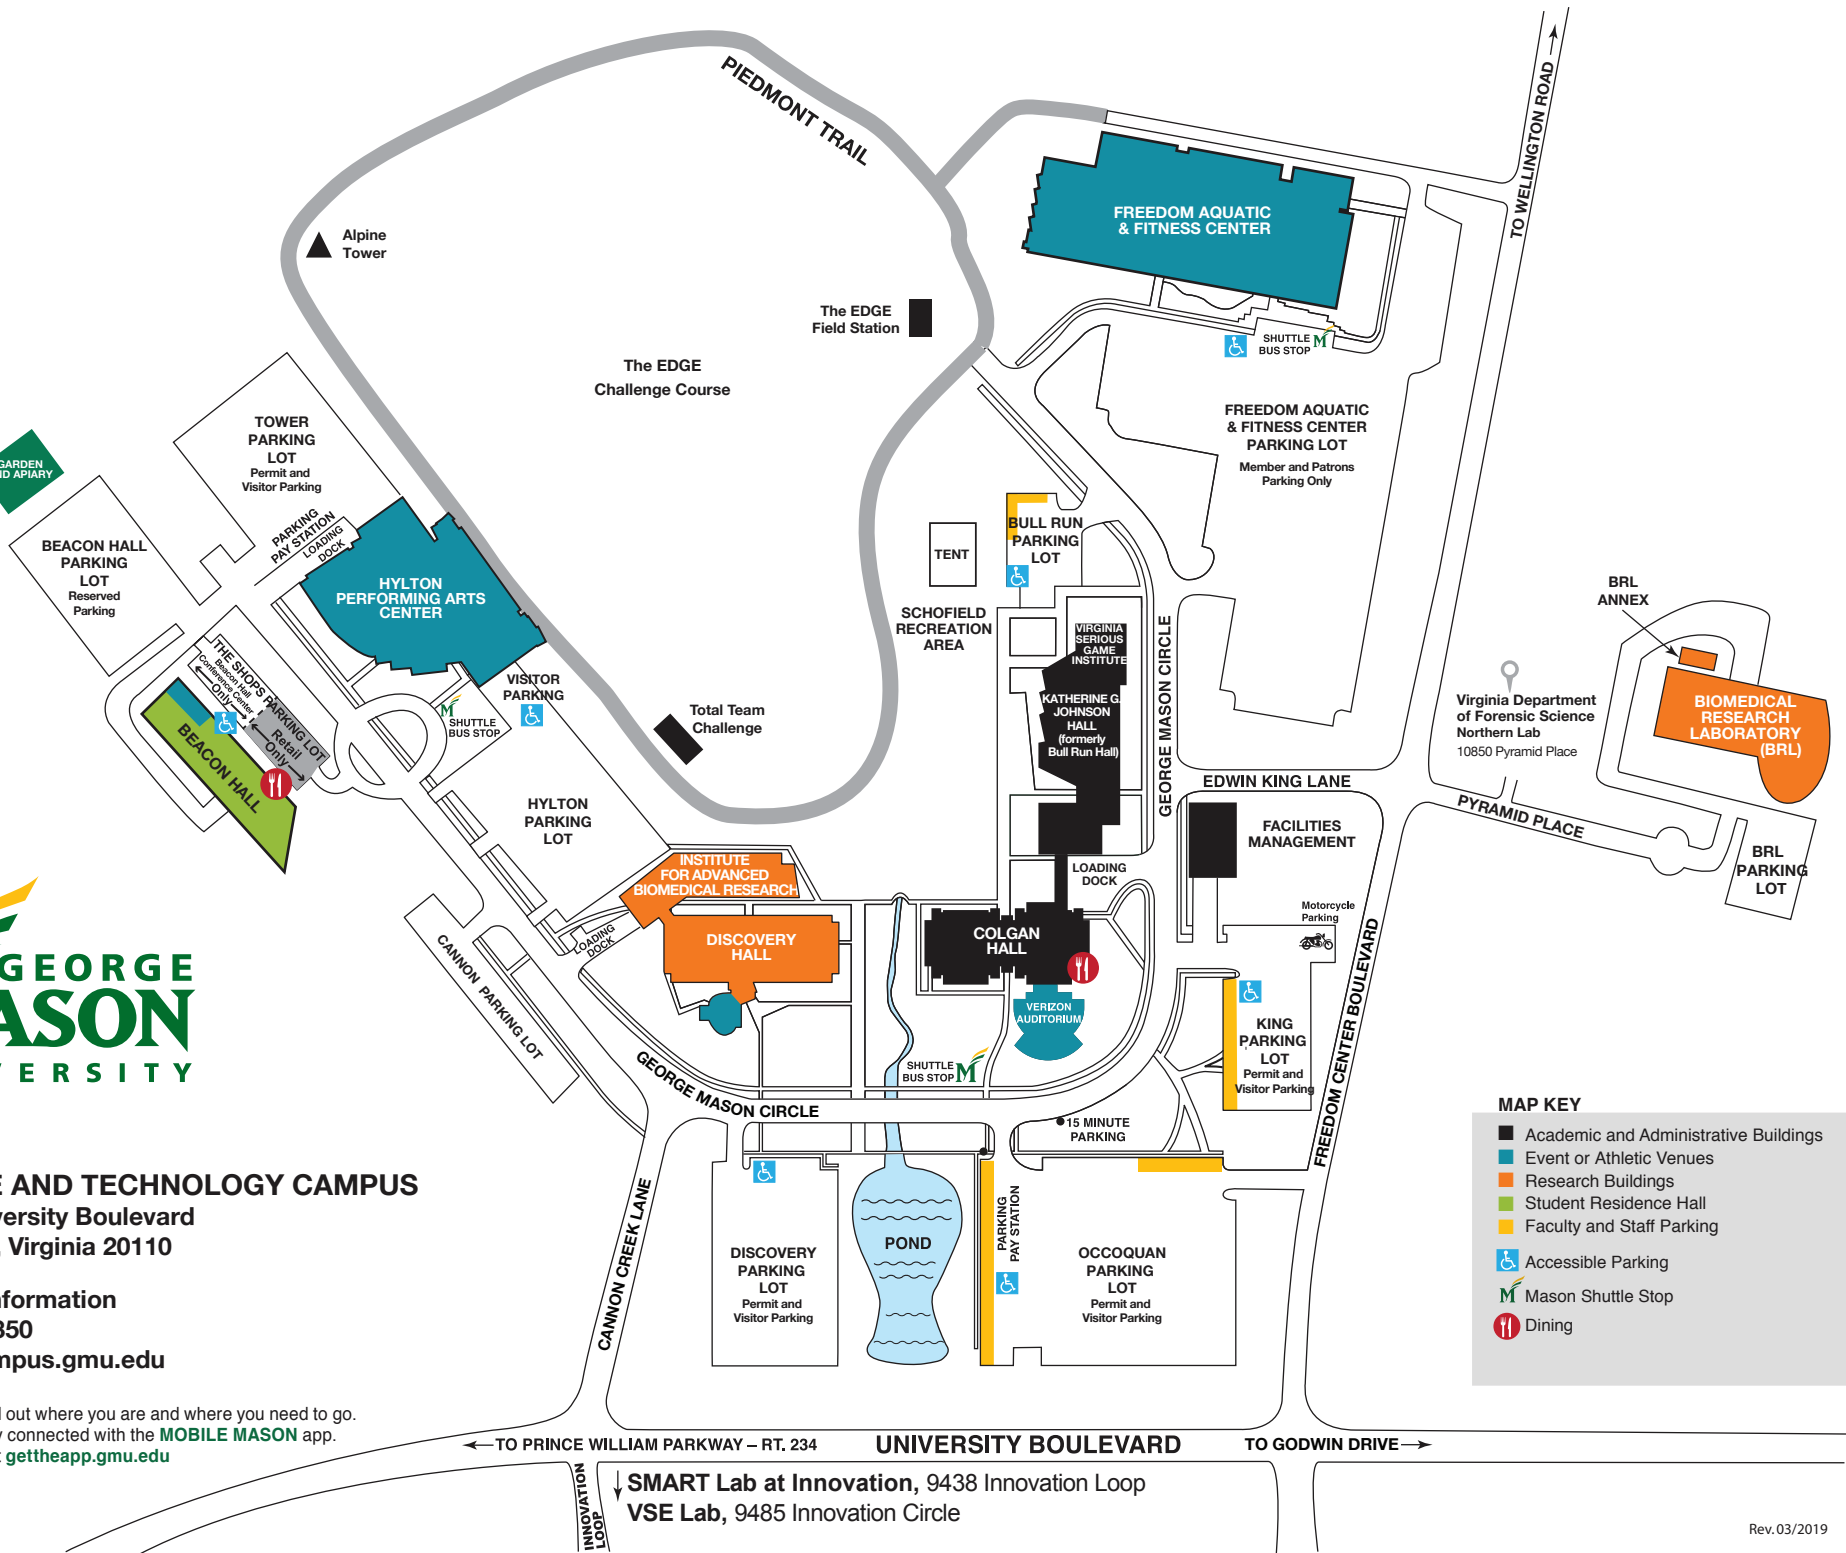

## SCIENCE AND TECHNOLOGY CAMPUS

10900 University Boulevard  
Manassas, Virginia 20110

### Campus Information

703-993-8350

[scitechcampus.gmu.edu](http://scitechcampus.gmu.edu)

Find out where you are and where you need to go.  
Stay connected with the **MOBILE MASON** app.  
Visit [gettheapp.gmu.edu](http://gettheapp.gmu.edu)

**MAP KEY**

- Academic and Administrative Buildings
- Event or Athletic Venues
- Research Buildings
- Student Residence Hall
- Faculty and Staff Parking
- ♿ Accessible Parking
- M Mason Shuttle Stop
- 🍴 Dining

← TO PRINCE WILLIAM PARKWAY – RT. 234      UNIVERSITY BOULEVARD      TO GODWIN DRIVE →

↓ SMART Lab at Innovation, 9438 Innovation Loop  
VSE Lab, 9485 Innovation Circle